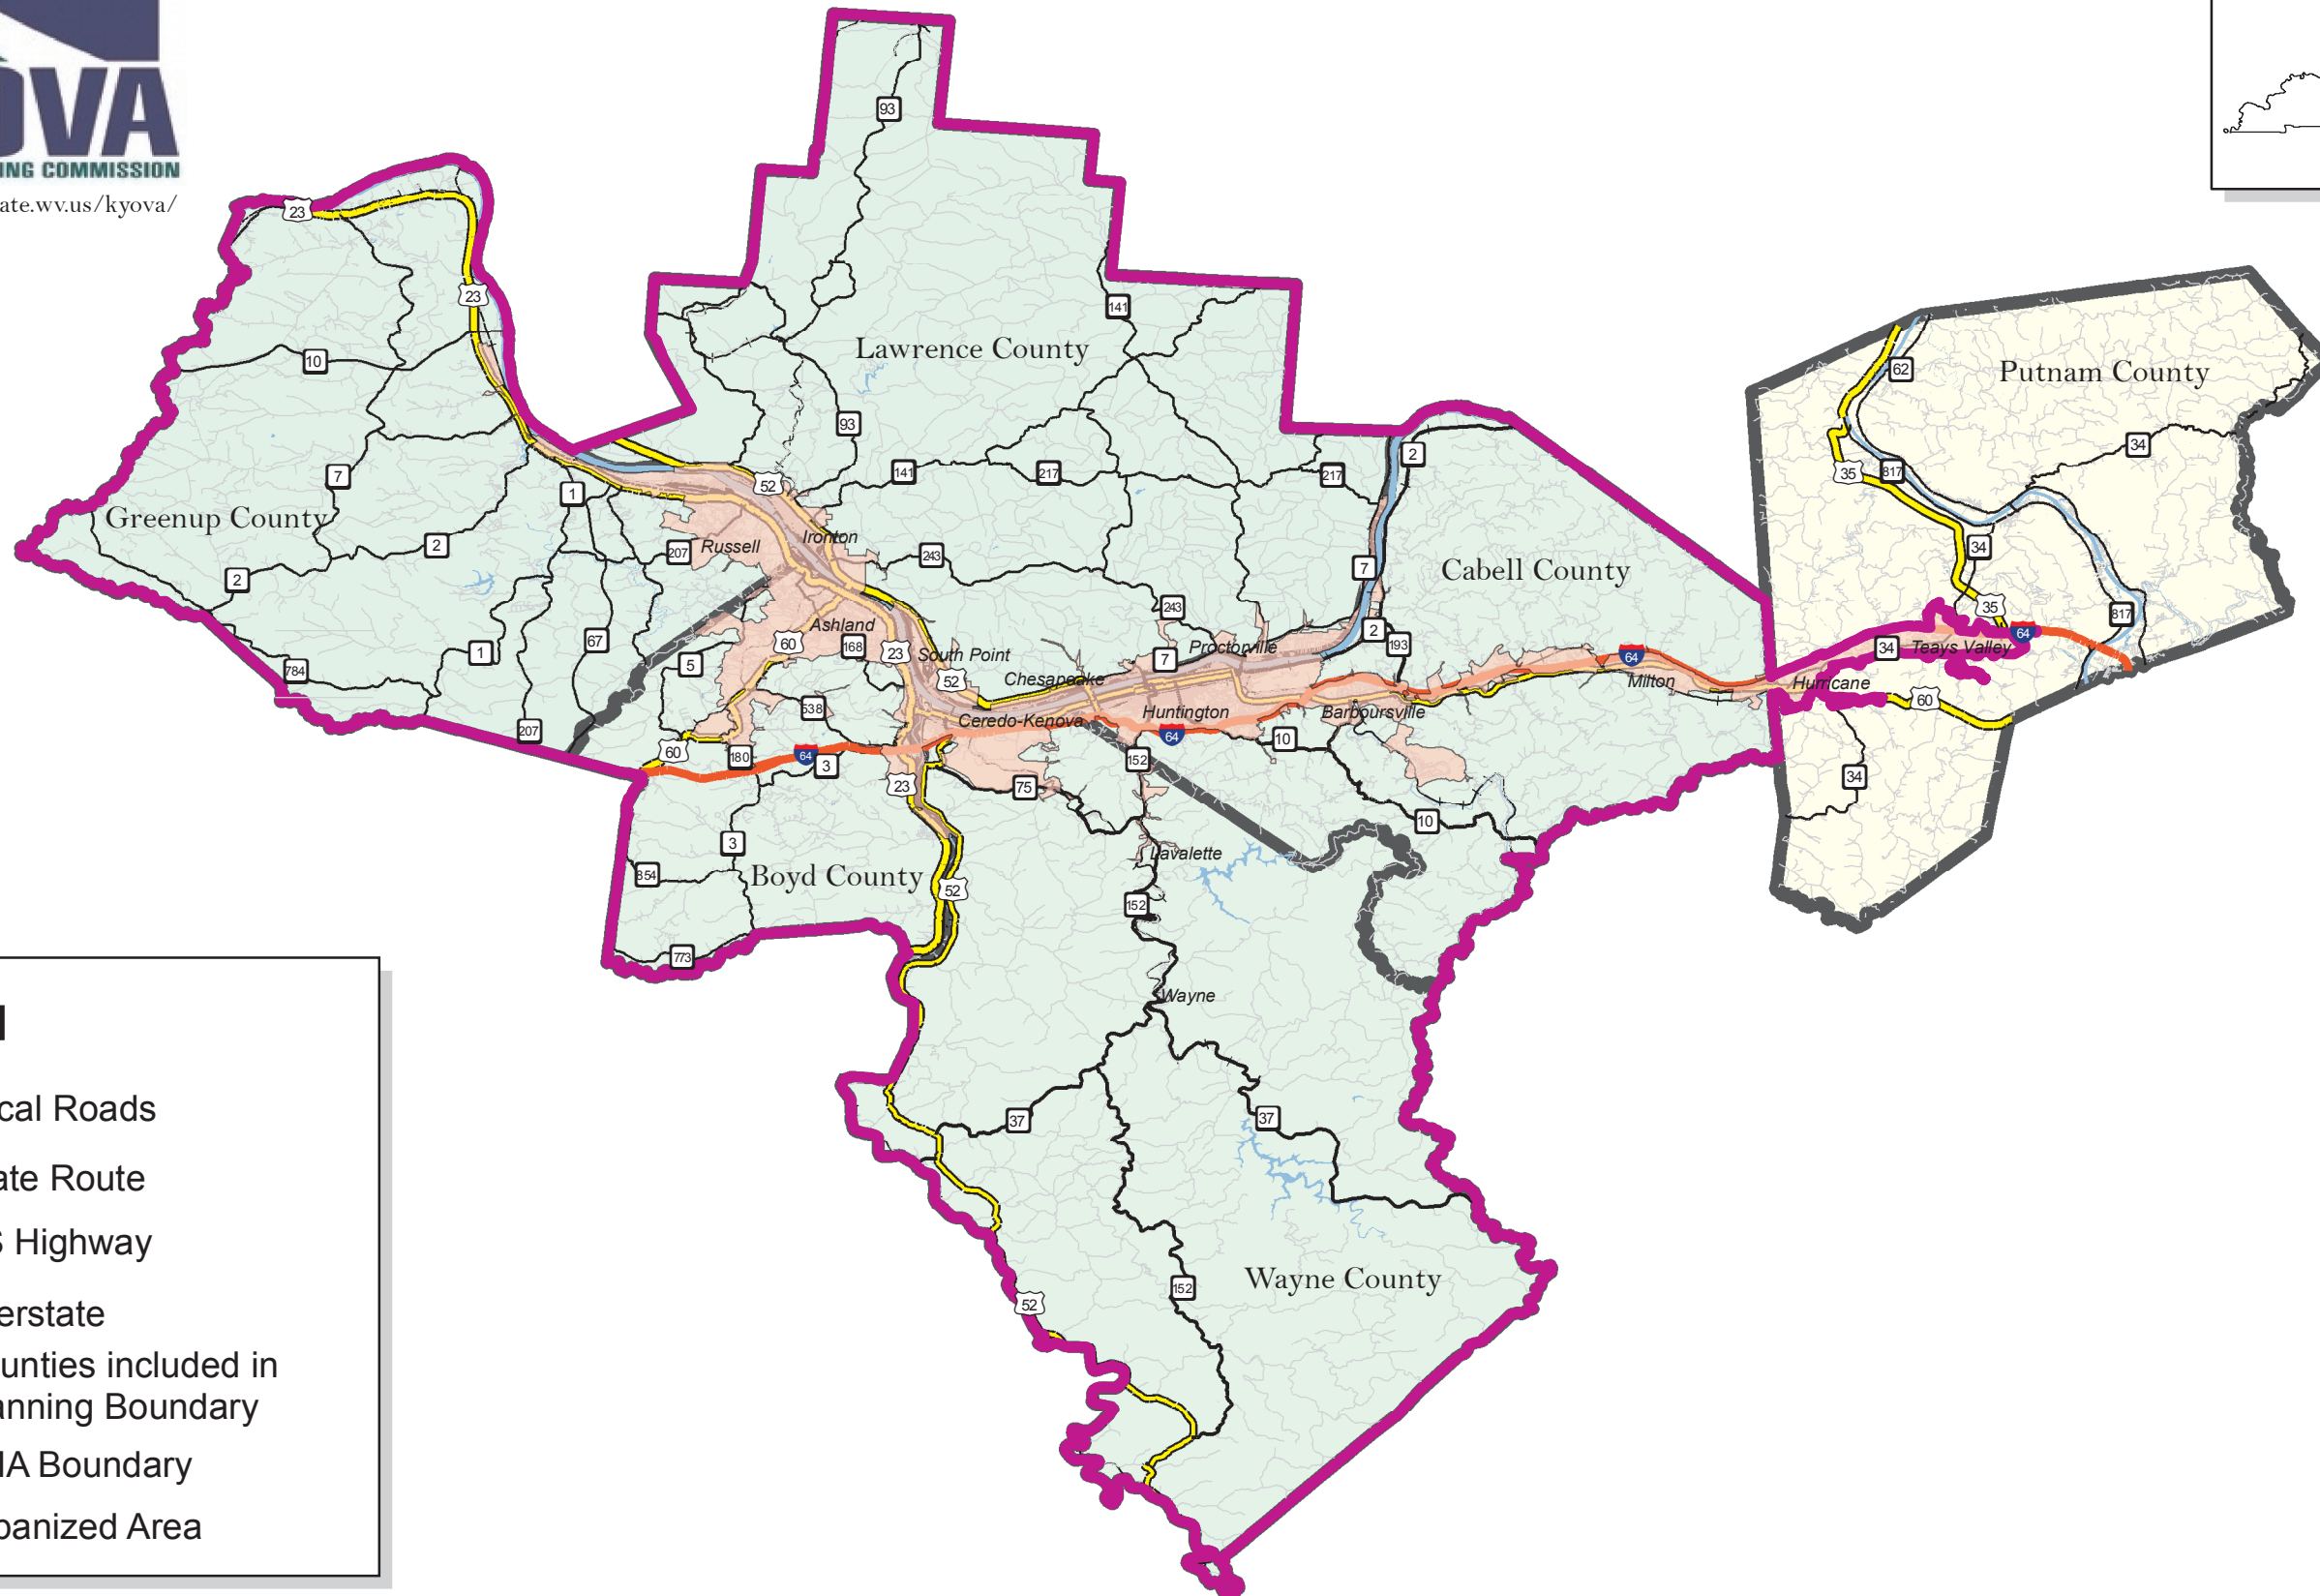

KYOVA INTERSTATE PLANNING COMMISSION

<http://www.wvs.state.wv.us/kyova/>

Legend

- Local Roads
- State Route
- US Highway
- Interstate
- Counties included in Planning Boundary
- TMA Boundary
- Urbanized Area

0 2.5 5 10 Miles